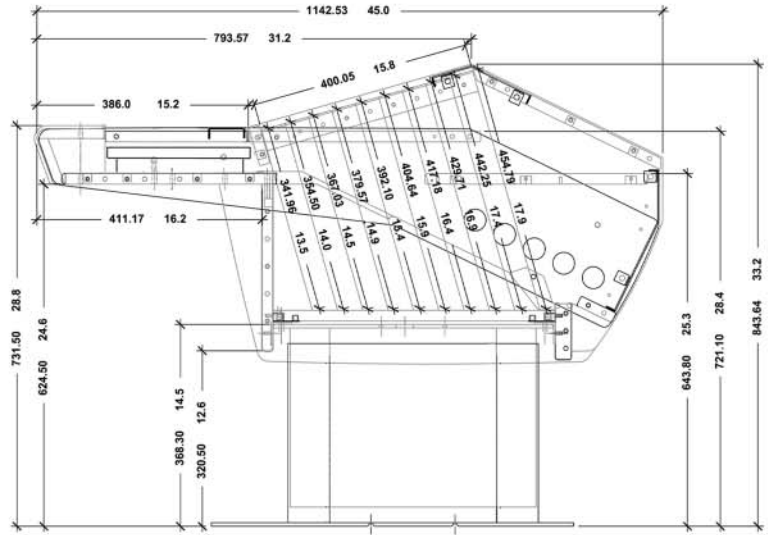

# G22

Specifications  
in Millimeters - Inches

G-series with R9 rack module

G-series with R6 rack module

G-series monitor rack with monitor arm accessory

800.315.0878 or 573.557.3150  
[www.ArgosyConsole.com](http://www.ArgosyConsole.com)