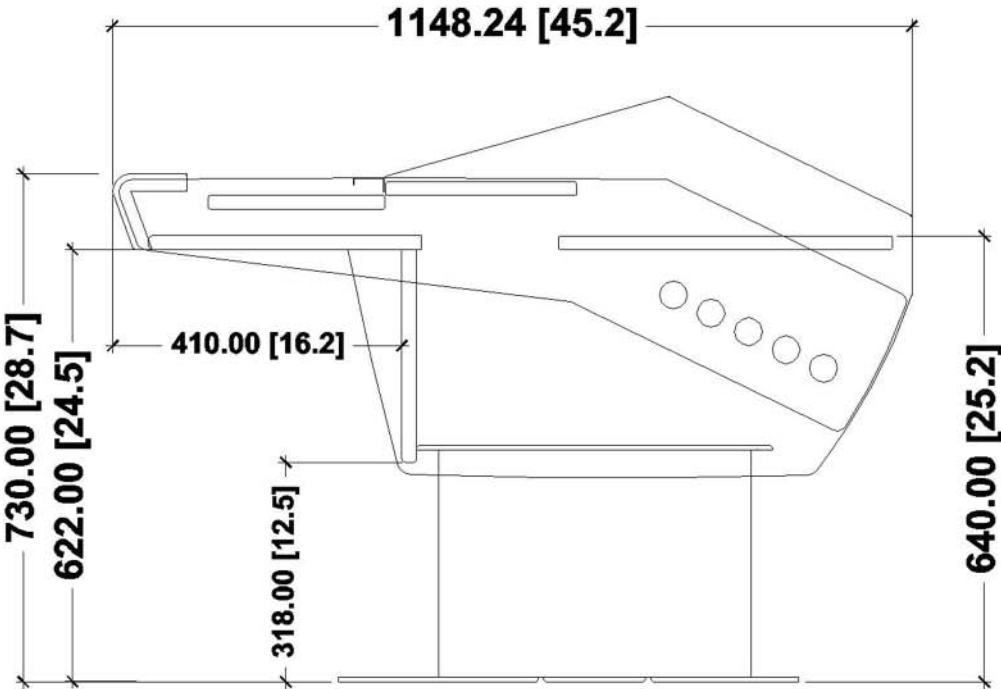

G-series for Avid® Artist Series