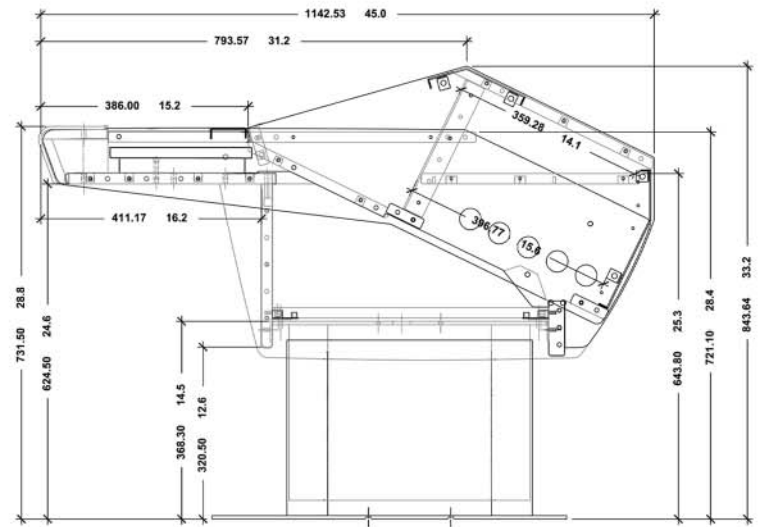

# G22

Specifications  
in Millimeters - Inches

G-series with R9 rack module

G-series with R6 rack module

G-series monitor rack with monitor arm accessory

800.315.0878 or 573.557.3150  
[www.ArgosyConsole.com](http://www.ArgosyConsole.com)