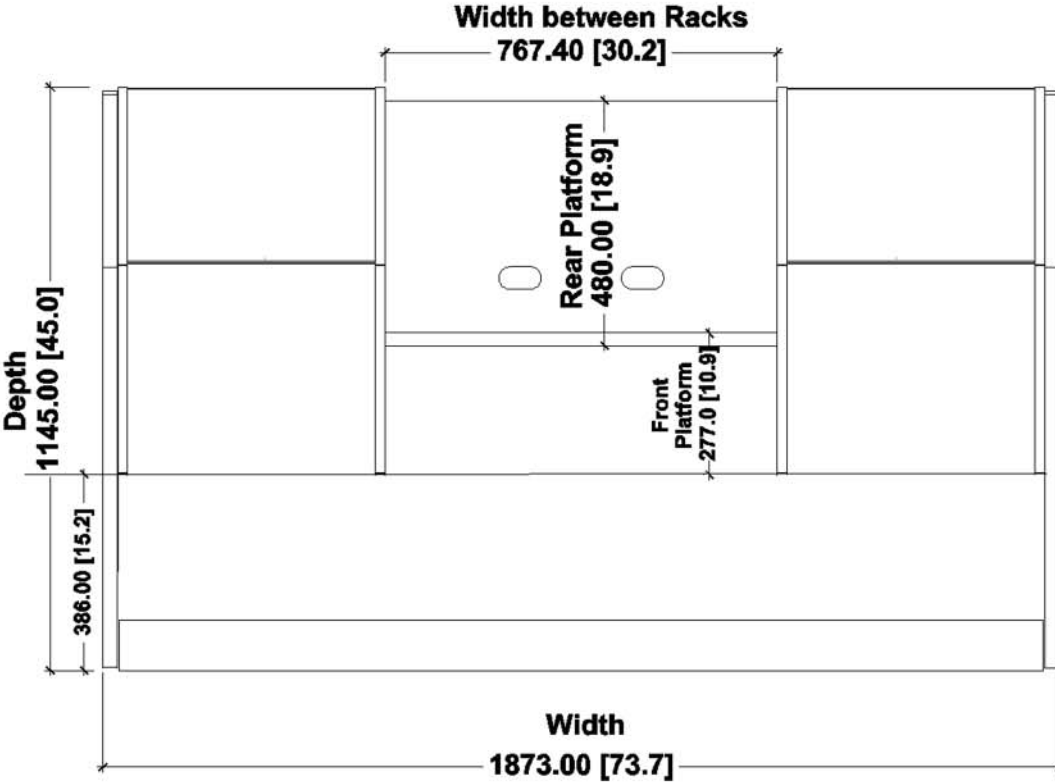

G-series for Avid® Artist Series