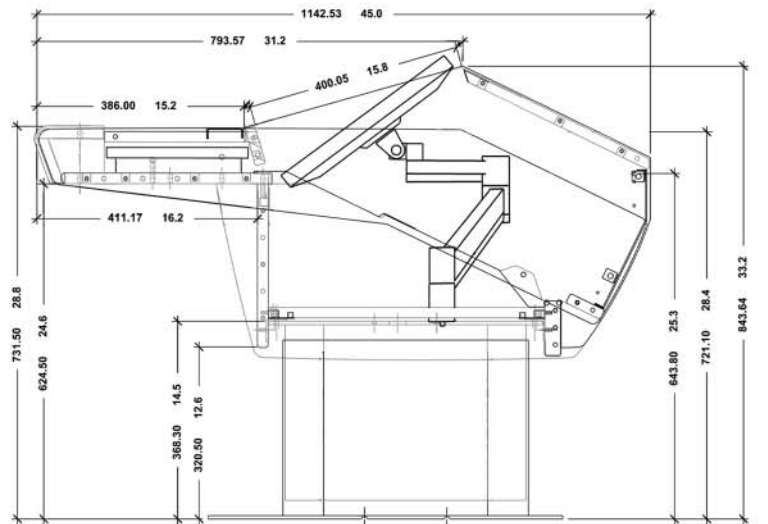

# G22

Specifications  
in Millimeters - Inches

G-series with R9 rack module

G-series with R6 rack module

G-series monitor rack with monitor arm accessory

800.315.0878 or 573.557.3150  
[www.ArgosyConsole.com](http://www.ArgosyConsole.com)