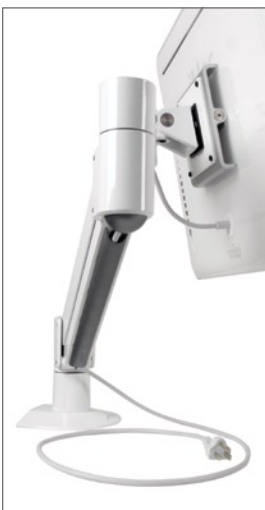

iLift™

Floating Flat Panel Arm

LIBERATE
YOUR
DESKTOP

Apple users — now your iMac or Cinema Display monitor can float weightlessly above the desktop. The iLift™ saves space and allows you to work flexibly and ergonomically. Work while sitting or standing; share your monitor with a visitor; move the screen to avoid glare or to avoid neck and back pain. Simply put the monitor where you want it... no tools or knob-turning required. It's as intuitive as your Mac!

FEATURES

- ▲ Styled to complement your Apple product
- ▲ Monitor floats weightlessly; height and position may be adjusted with one hand
- ▲ Monitor may be extended up to 27"; arm collapses to about 3"
- ▲ 200 degrees of monitor tilt
- ▲ Cable management keeps the work surface free of annoying cable clutter
- ▲ Provides additional security for the monitor — removes the danger of monitor tipping over or slipping off desk

COMPATIBILITY

The iLift™ will support:

- iMac G5 17-inch¹
- iMac G5 20-inch¹
- Intel iMac w/iSight 24-inch²
- Cinema Display 20-inch³
- Cinema Display 23-inch³
- Cinema Display 30-inch³

1. Requires VESA Adapter Kit (part # M9755G/A), available from Apple.

2. Requires VESA Adapter Kit (part # MA473G/A), available from Apple.

3. Requires VESA Adapter Kit (part # M9649G/A), available from Apple.

Integrated cable management

Suspends iMacs and Cinema Displays

Folds flat to save space