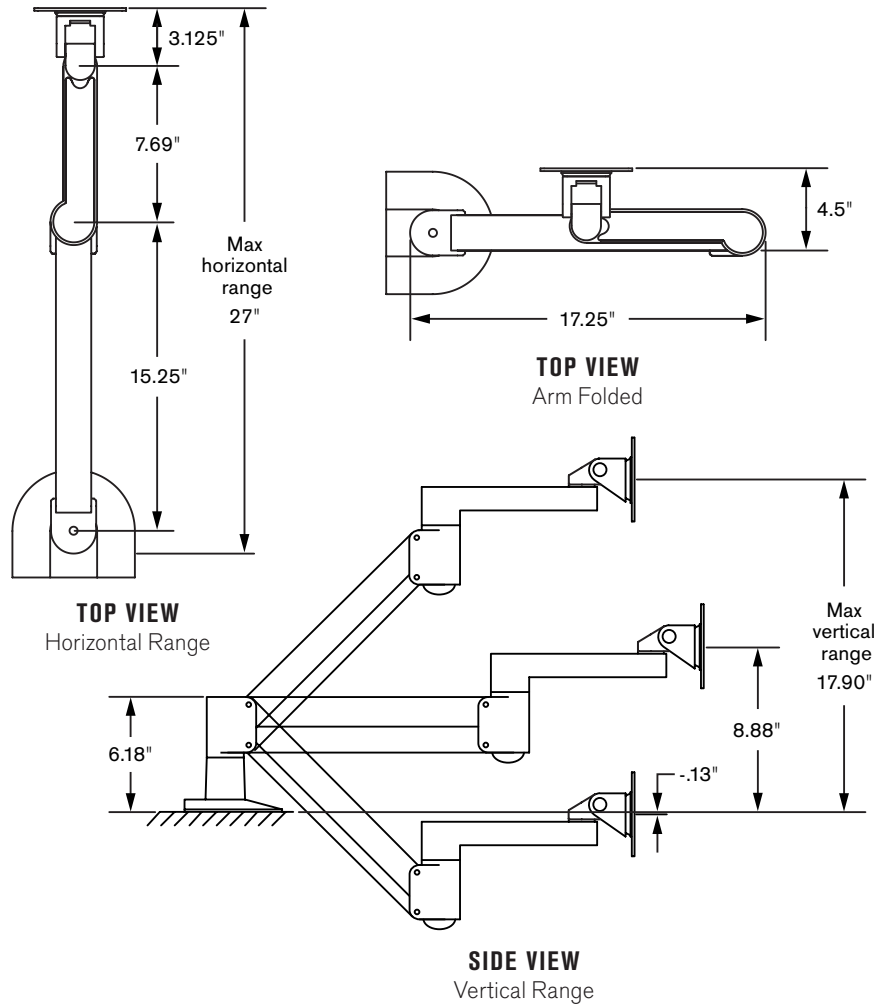

FEATURES

- ▲ Styled to complement your Apple product
- ▲ Monitor floats weightlessly; height and position may be adjusted with one hand
- ▲ Monitor may be extended up to 27"; arm collapses to about 3"
- ▲ 200 degrees of monitor tilt
- ▲ Cable management keeps the work surface free of annoying cable clutter
- ▲ Provides additional security for the monitor — removes the danger of monitor tipping over or slipping off desk

2. Requires VESA Adapter Kit (part # MA473G/A), available from Apple.

3. Requires VESA Adapter Kit (part # M9649G/A), available from Apple.

Integrated cable management

Suspends iMacs and Cinema Displays

Folds flat to save space

200° of monitor tilt

Complements your Mac

MOUNTING OPTIONS

Desk Clamp

Thru-Desk

Wall Mount

Grommet Mount (hole greater than 2.5")

Side Mount

Reverse Wall Mount

- Vertical range:**..... 18" (+/- 9" from horizontal)
- Horizontal range:**..... 27"
- Rotation:**..... 360 degrees at three joints
- Monitor tilt:**..... 200 degrees
- Monitor pivot:**..... Landscape to portrait
- Monitor compatibility:**..... VESA® 75mm and 100mm
- Cable management:**..... Cables are concealed in arm
- Mounting options:**..... FLEXmount™ – six different mounting options in one kit including desk clamp, thru-desk and wall
- Monitor weight/model number:**..... 7 - 27 lbs / 7517-1000
18 - 42 lbs / 7517-1500